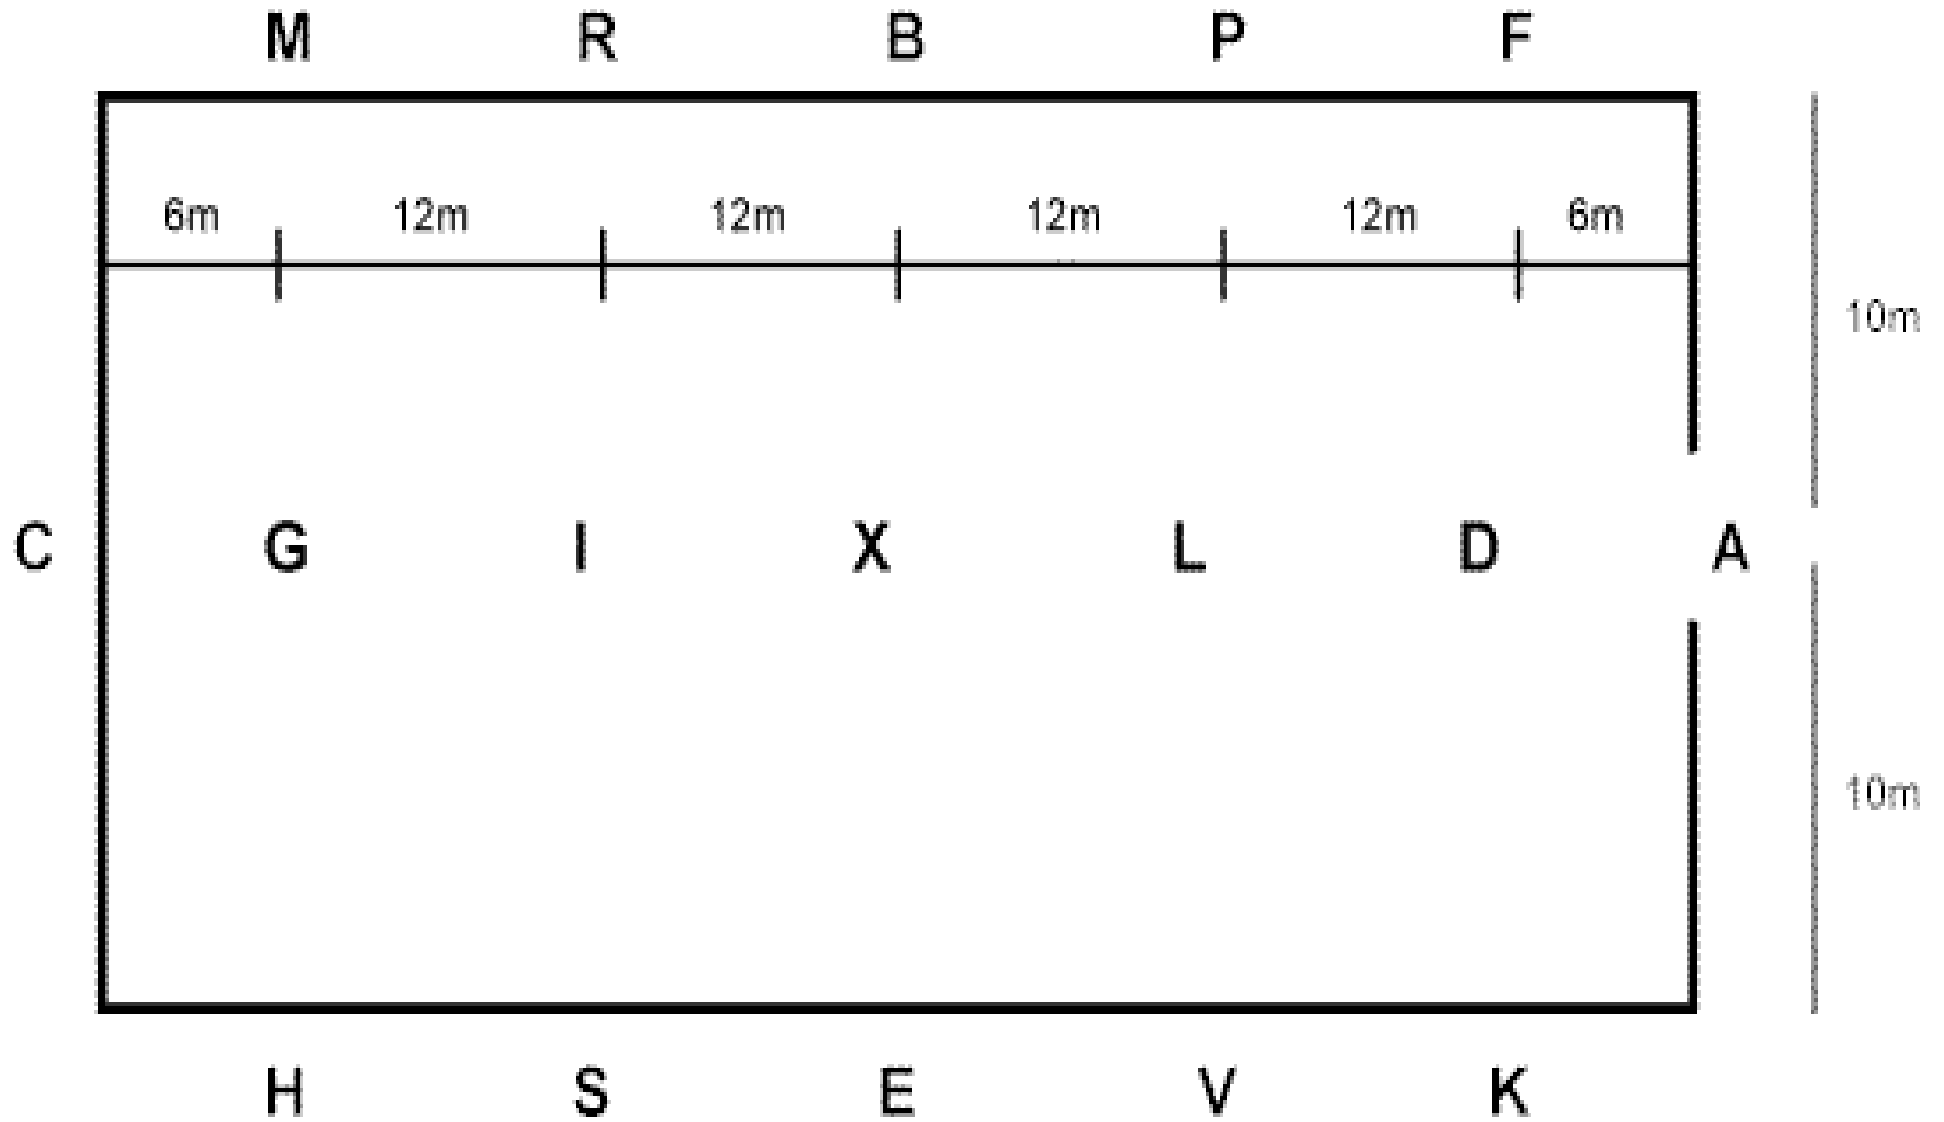

Dressage Arena Geometry

Standard [Large] Dressage Arena

60m X 20m